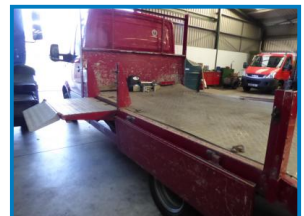

VW Crafter 5 ton GVW

£13,950.00

2012 VW Crafter 5 ton GVW 162 bhp twin wheel 14ft alloy beavertail plant body, pull out alloy ramps, supawinch, remote side lift. Immaculate condition, 60000 warranted miles.

£13950+vat

Product Details

Product Details	
Category/Type	Plant Trucks
Make	VW Crafter
Model	5 ton GVW
Year	2012
Mileage	60000

Richmond Lodge Motors, Ballygawly Road, Dungannon, County Tyrone, BT70

Tel: 028855 68620 Mob: 07802 930093