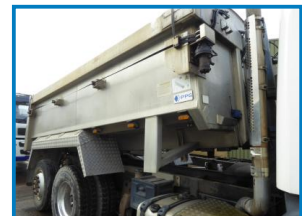

## Scania P310

**£16,750.00**

2008 Scania P310 6X2, 8 speed manual gearbox, rear lift and steer PPG alloy tipper, Edbro ram, electric roll over sheet. Excellent for year, only carried sand, one owner, road friendly tax 16 ton payload.