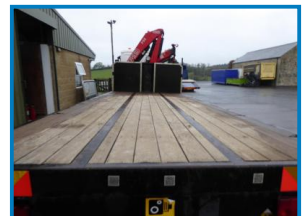

Man 12.240

£12,750.00

2008 (Dec) Man 12.240 6 cyl auto, 20ft hardwood platform body. Fassi 9 ton metre remote control crane. Excellent condition scarce model.

£12750+vat

Product Details

Product Details	
Category/Type	Crane Trucks
Make	Man
Model	12.240
Year	2008(Dec)
Mileage	-