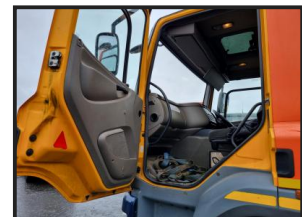

Daf CF85.410

£22,500.00

2012 Daf CF85 410 8x2 manual split gearbox, rear lift axle, 9 ton front axle, 32ft KING heavy duty plant body, hyd flip ramp, heavy duty winch etc. Very original good truck.

£22500+vat