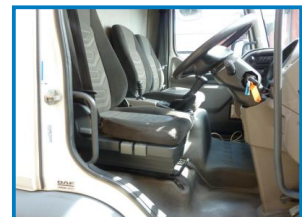

## Daf 45.160

**£8,950.00**

2013(late) Daf 45.160 20ft tautliner, tuck away tail lift, barn doors, 8ft high, manual gearbox. Test to October, original excellent condition.

£8950+vat