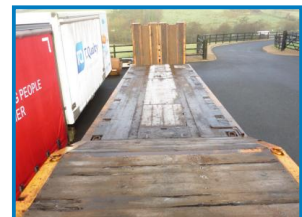

Andover S/frame

£14,950.00

2008 Andover step frame, tri axle machinery trailer, hyd full width flip ramps, special easy load neck. One owner direct from Andover Trailers, very good original trailer, ready to go to work.